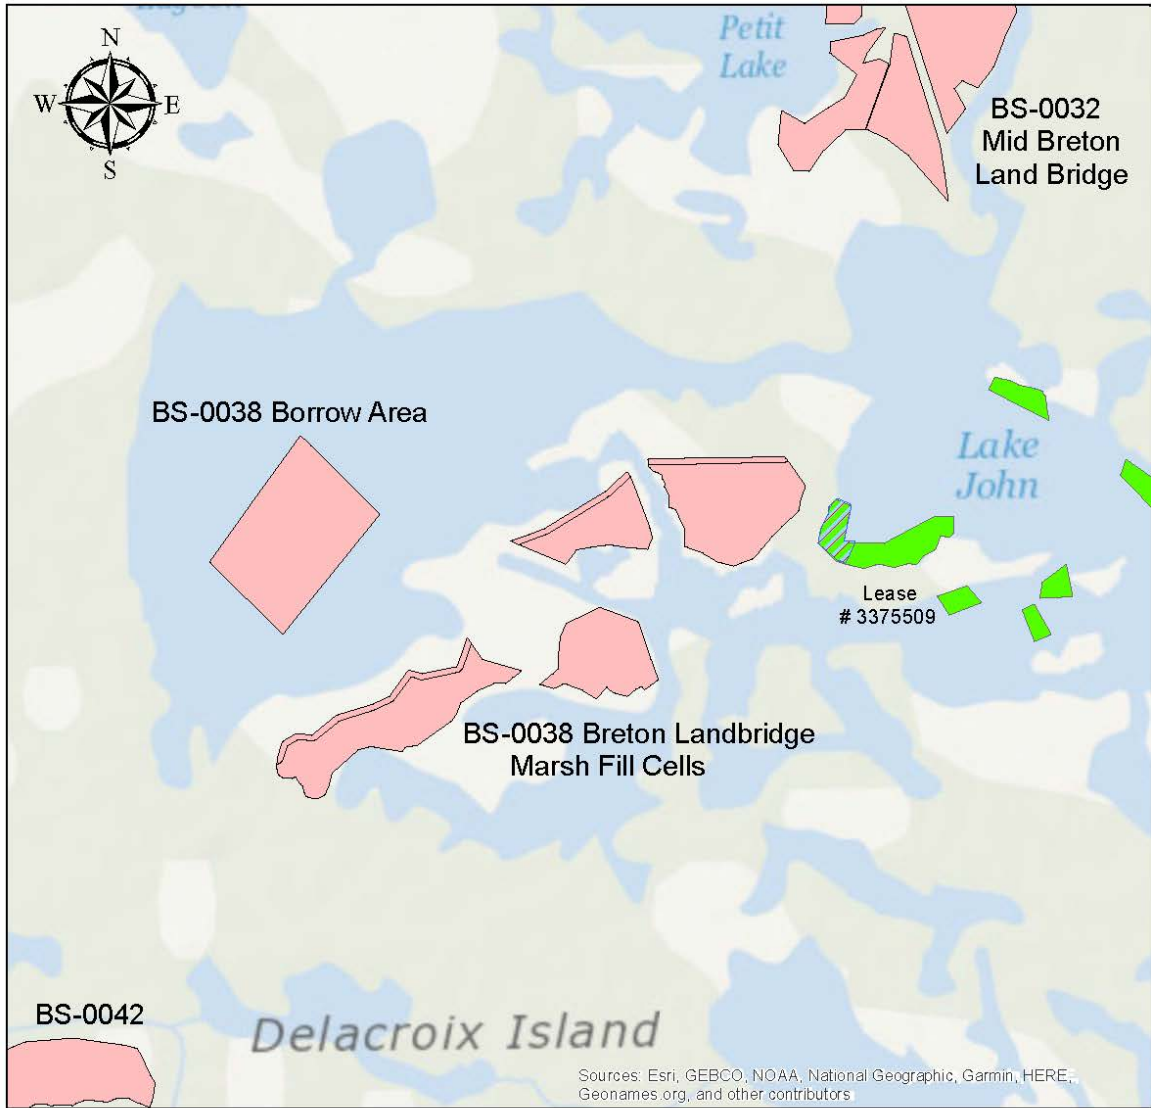

Oyster Lease Holders within the Project Area

Lease 3375509

M.J. Farac, Jr.

102 Sherwood Drive

Belle Chasse, LA 70037

50 Acre Lease

BS-0038 Breton Landbridge Marsh Creation Project

Legend

-  Infrastructure Polygons
-  Oyster Leases

The area shaded on the western side of Lease # 3375509 will have an Oyster Assessment conducted. This area falls within the 1,500' buffer area. There will not be any need for any type of acquisition.